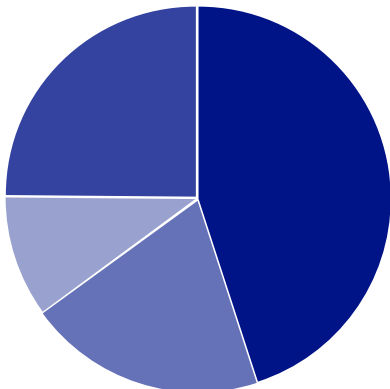

- CORPORATE SOUTH AFRICA - Transformation Managers - ESD Managers - CSI Practitioners - Head of Corporate Affairs - Procurement Managers	45%
- GOVERNMENT - Government departments including DTI and DSBD - Government agencies including NYDA, IDC, SEFA and SEDA	20%
NGOS	10%
ENTREPRENEURS AND SMEs	25%

HEADLINE WEBSITE SPONSORSHIP - R25 000 PER MONTH

Exclusive sponsorship of Impact SA guarantees the sponsor prominent exposure with leaderboard banners on both the website and newsletter as well as the static profile banners on social media. With packages of 3, 6 or 12 months, exclusive site sponsorship also includes sponsored feature articles, social media exposure and coverage in the e-newsletter with a distribution OF 60 000 readers.

Website	- Advert on main website banner 3 x feature articles per month 1 x video showcase - Logo at the bottom of the website - Advert on secondary website banner - Monthly ROI report and analytics
Newsletter	- Advert on main newsletter banner 1 x feature per month in newsletter to over 60 000 subscribers - Logo on the bottom of the newsletter
Social Media	4 x posts per month on Facebook and Instagram - Advert on main banner on Facebook

3 months	6 months	12 months
R 75 000.00	R 135 000.00	R 240 000.00